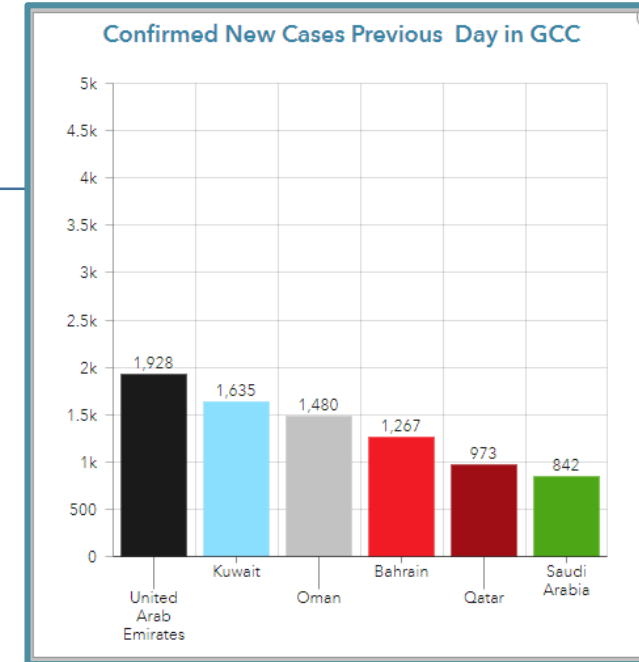

Number of Confirmed new Cases of the Last Day in the GCC

Charts illustrates daily number of new and confirmed cases in the GCC which are updated automatically