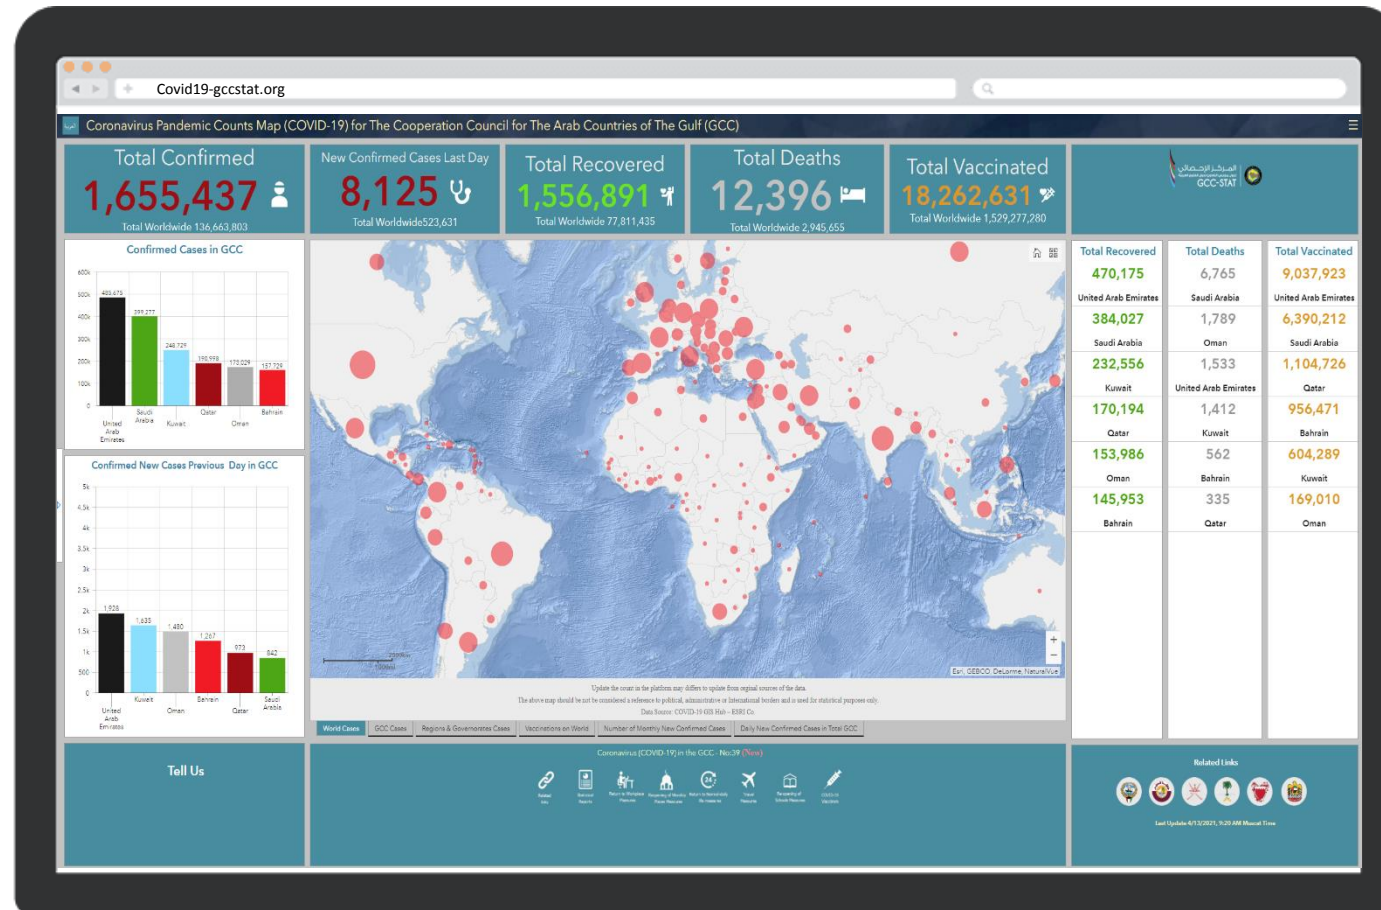

User Manual

Corona Virus Statistics Platform (COVID-19) for the Cooperation Council for the Arab Countries of the Gulf (the GCC)

Covid19.gccstat.org

Covid19-gccstat.org

Introduction

The GCC-STAT launched a platform to follow up the developments of the spread of novel Corona Virus (COVID-19) in the GCC Countries, by updating the number of cases and the progress of their health status continuously.

The Platform provides a unified number for each GCC country showing the total number of confirmed cases, recovered and deaths, as well as the number of doses given "vaccines".

In addition, the Platform generates separate statistics for each GCC country, and links the online platform of coronavirus statistics to the GCC countries through a single international database that is updated constantly. It includes statistics reports prepared by the GCC-STAT regarding the Coronavirus, along with charts and infographic designs to keep you posted and updated. The GCC-STAT hopes you all stay safe and healthy.

Display Map on GCC level only

Map Display Level on the Platform

When clicking one of the circles, the Governorate/Region information and data box is displayed

Map Display at the Level of Governorates & Regions in the GCC Countries

Daily time series of confirmed and new cases in the GCC

Time series of monthly new confirmed cases in the GCC countries individually and each country may be displayed separately or followed by two , three etc. countries .