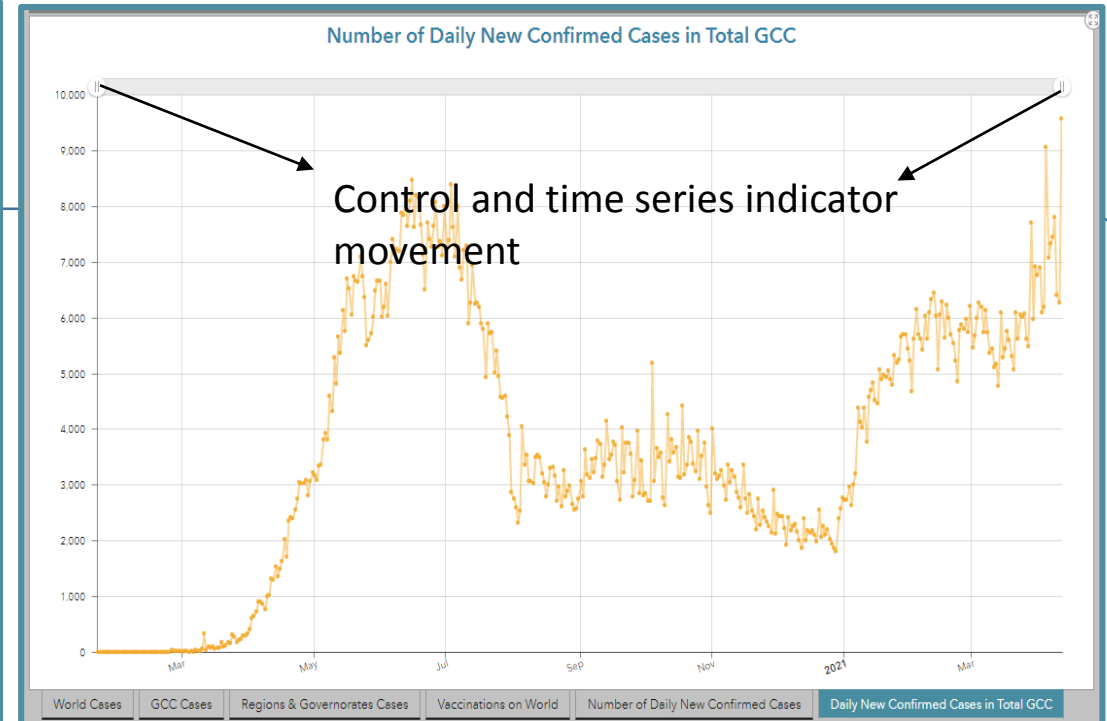

Display Map on GCC level only

Map Display Level on the Platform

When clicking one of the circles, the Governorate/Region information and data box is displayed

Map Display at the Level of Governorates & Regions in the GCC Countries

Daily time series of confirmed and new cases in the GCC

Time series of monthly new confirmed cases in the GCC countries individually and each country may be displayed separately or followed by two , three etc. countries .