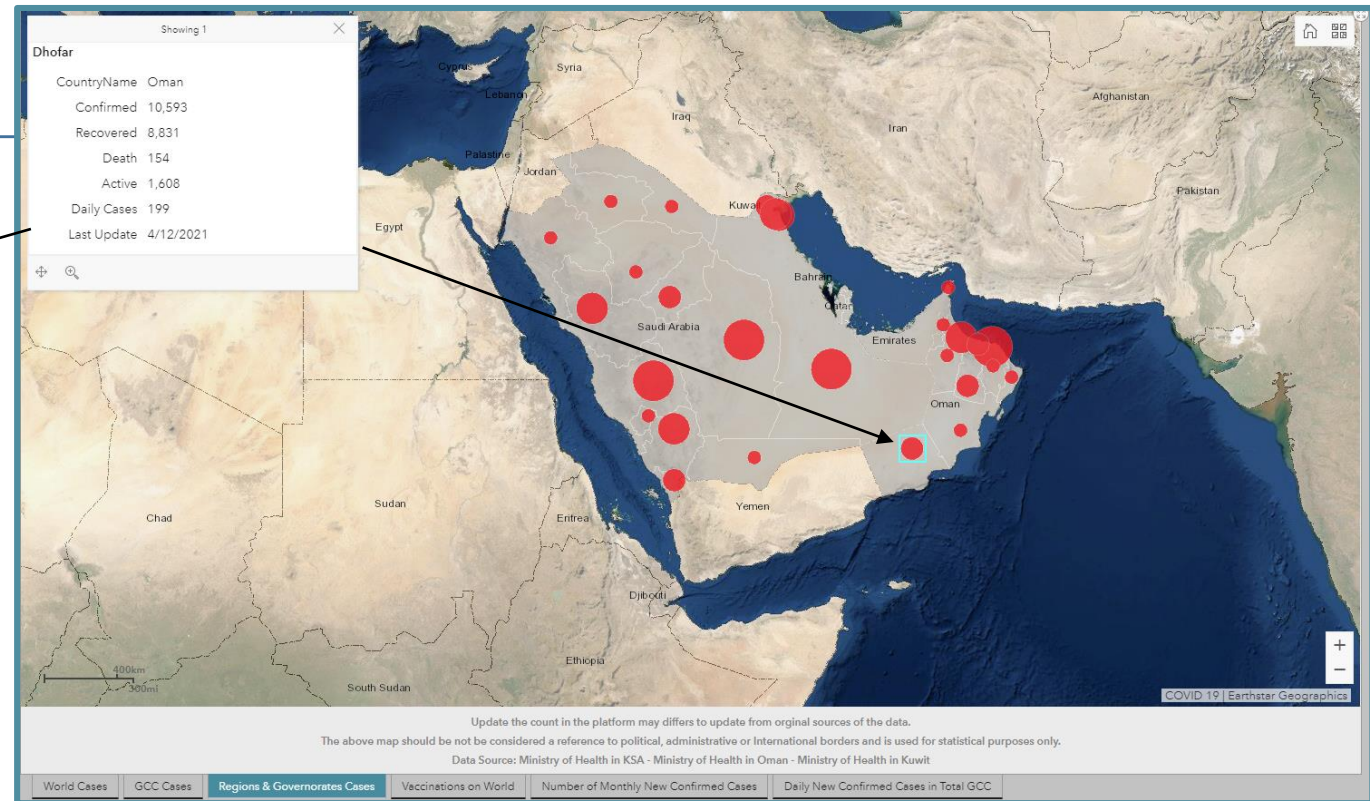

Actions and controls undertaken in each country to deal with Corona pandemic / reports of the pandemic

Corona Virus Statistics Platform (COVID-19) for the GCC

Map Display Level on the Platform

Display Map on Worldwide Level

Display Map on GCC level only

Map Display Level on the Platform

When clicking one of the circles, the Governorate/Region information and data box is displayed

Map Display at the Level of Governorates & Regions in the GCC Countries

Daily time series of confirmed and new cases in the GCC

Time series of monthly new confirmed cases in the GCC countries individually and each country may be displayed separately or followed by two , three etc. countries .