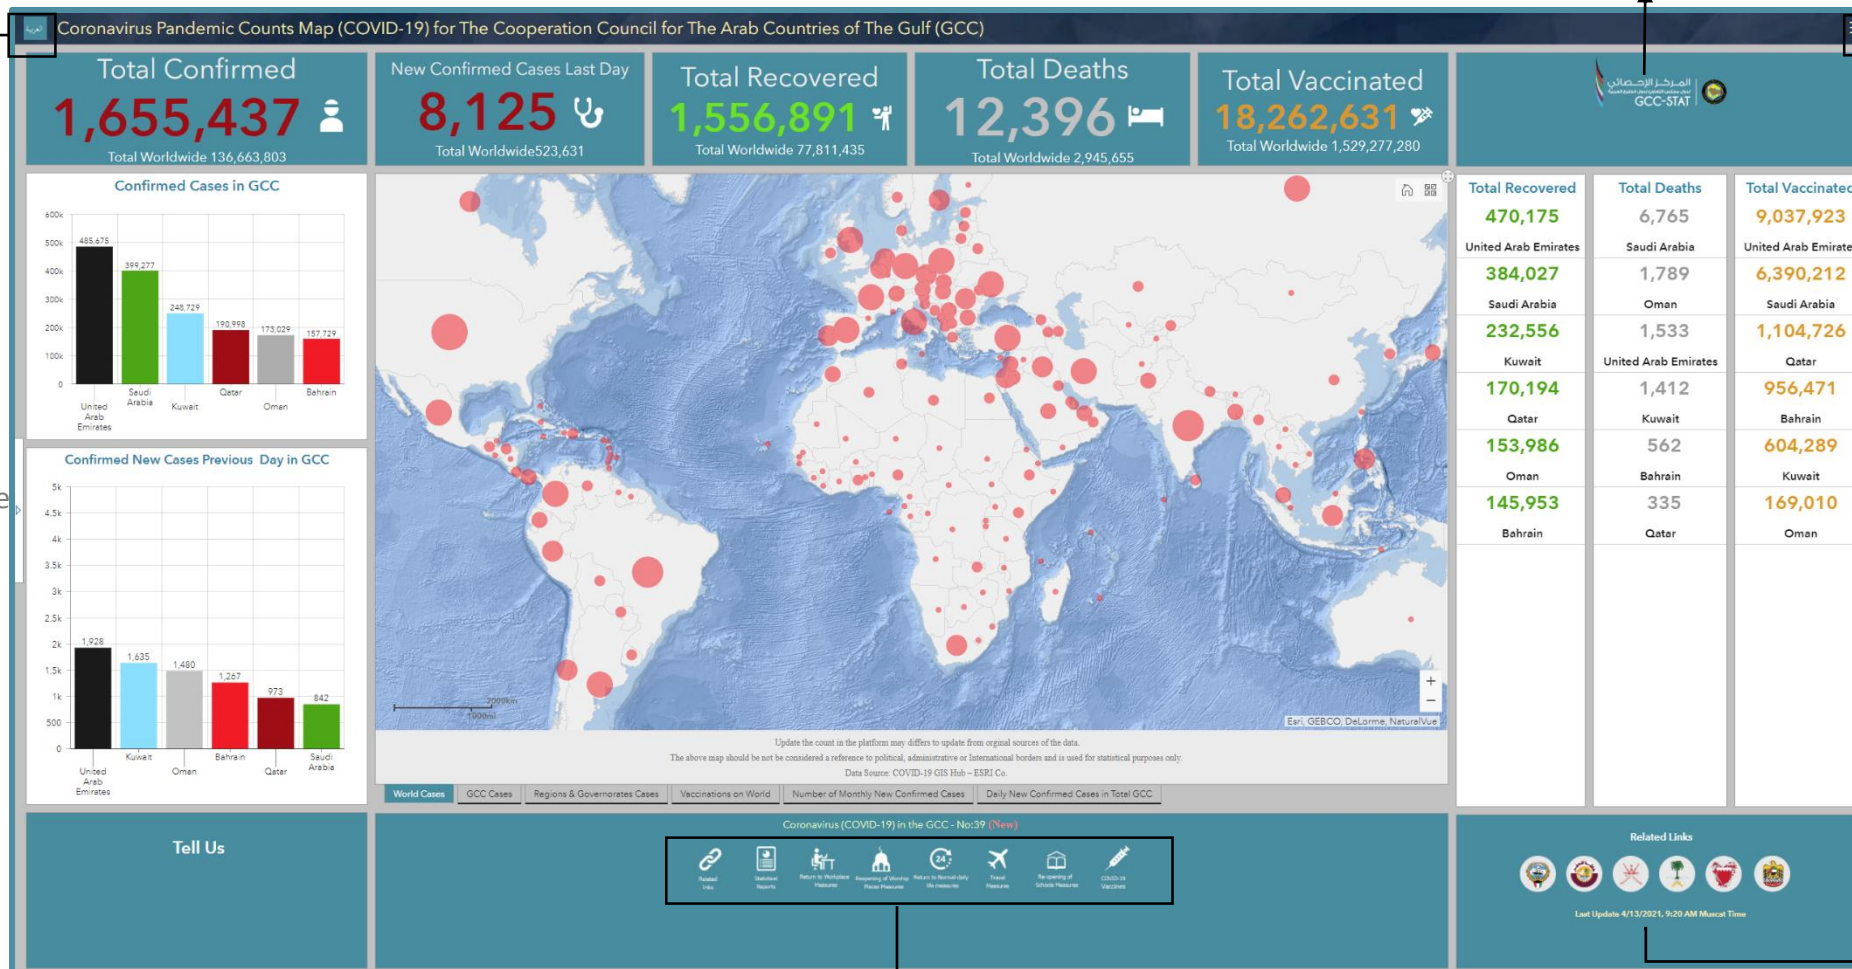

Components of the Platform Home Page

The official website of the GCC-STAT

- Mobile View
- Statistical Reports
- Infographics
- Charts
- News
- GCC Stat Home
- Contacts Us

Language Change
Arabic/English

Date/Time
of the latest update

Actions and controls undertaken in each country to deal with Corona pandemic / reports of the pandemic