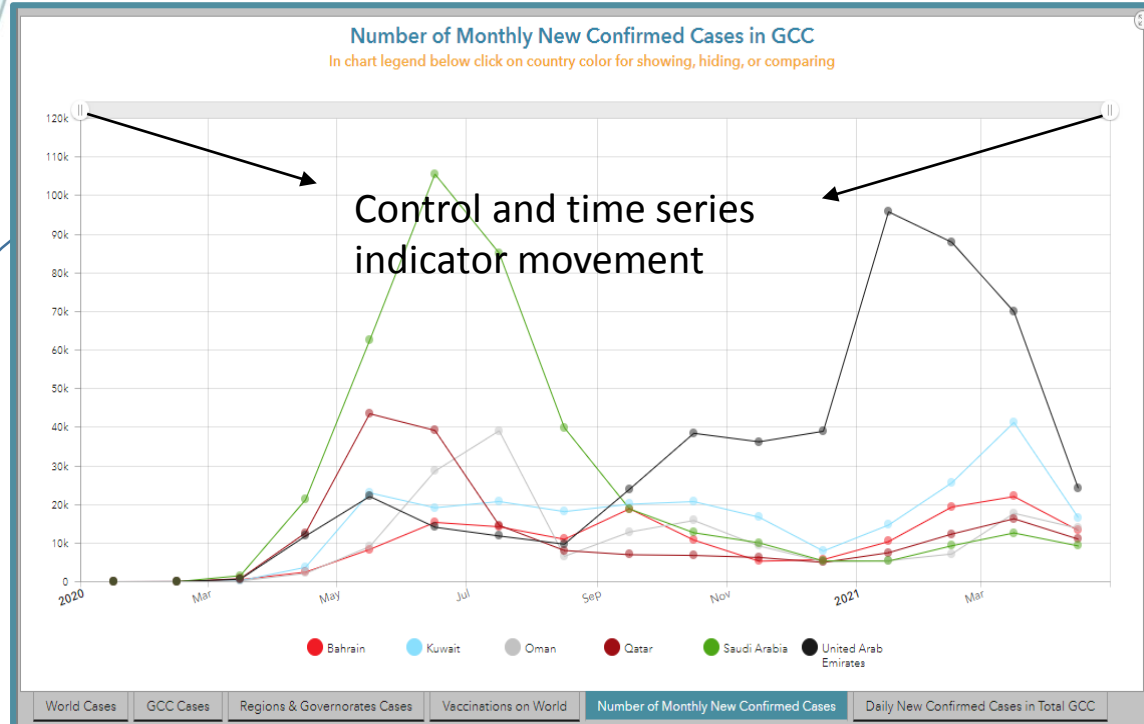

Actions and controls undertaken in each country to deal with Corona pandemic / reports of the pandemic

Corona Virus Statistics Platform (COVID-19) for the GCC

Map Display Level on the Platform

Display Map on Worldwide Level

Display Map on GCC level only

Map Display Level on the Platform

When clicking one of the circles, the Governorate/Region information and data box is displayed

Map Display at the Level of Governorates & Regions in the GCC Countries

Daily time series of confirmed and new cases in the GCC

Time series of monthly new confirmed cases in the GCC countries individually and each country may be displayed separately or followed by two , three etc. countries .