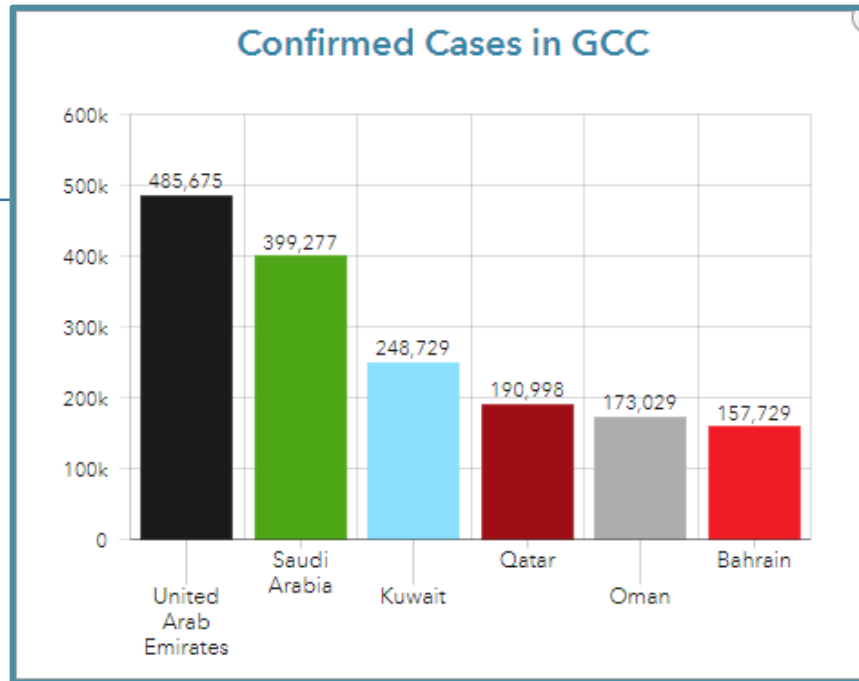

Corona Virus Statistics Platform (COVID-19) for the GCC

Number of Confirmed new cases in the GCC since the beginning of the crisis