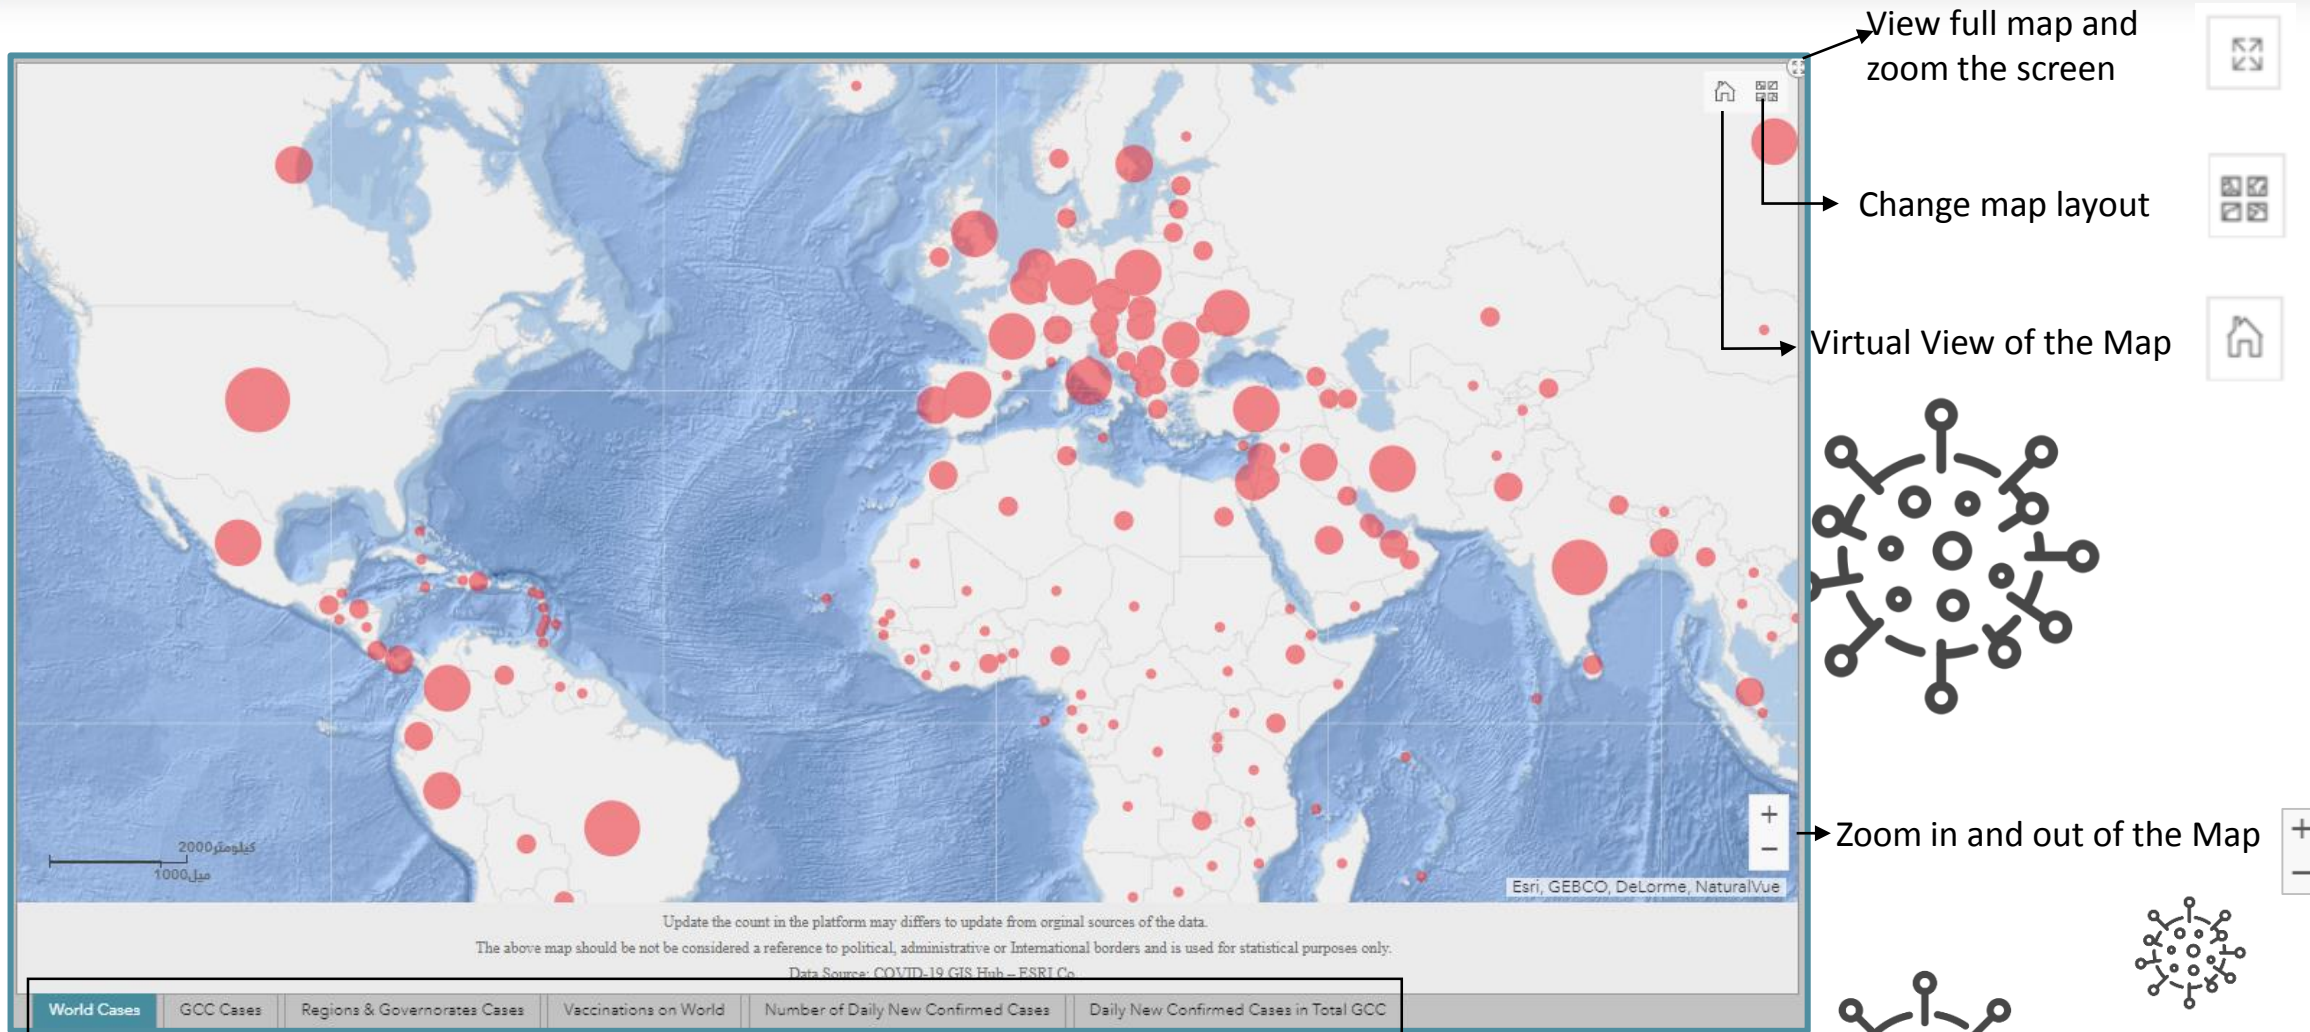

The Platform provides a unified number for each GCC country showing the total number of confirmed cases, recovered and deaths, as well as the number of doses given "vaccines".

In addition, the Platform generates separate statistics for each GCC country, and links the online platform of coronavirus statistics to the GCC countries through a single international database that is updated constantly. It includes statistics reports prepared by the GCC-STAT regarding the Coronavirus, along with charts and infographic designs to keep you posted and updated. The GCC-STAT hopes you all stay safe and healthy.

Actions and controls undertaken in each country to deal with Corona pandemic / reports of the pandemic

Corona Virus Statistics Platform (COVID-19) for the GCC

Map Display Level on the Platform

Display Map on Worldwide Level

Display Map on GCC level only

Map Display Level on the Platform

When clicking one of the circles, the Governorate/Region information and data box is displayed

Map Display at the Level of Governorates & Regions in the GCC Countries

Daily time series of confirmed and new cases in the GCC

Time series of monthly new confirmed cases in the GCC countries individually and each country may be displayed separately or followed by two , three etc. countries .