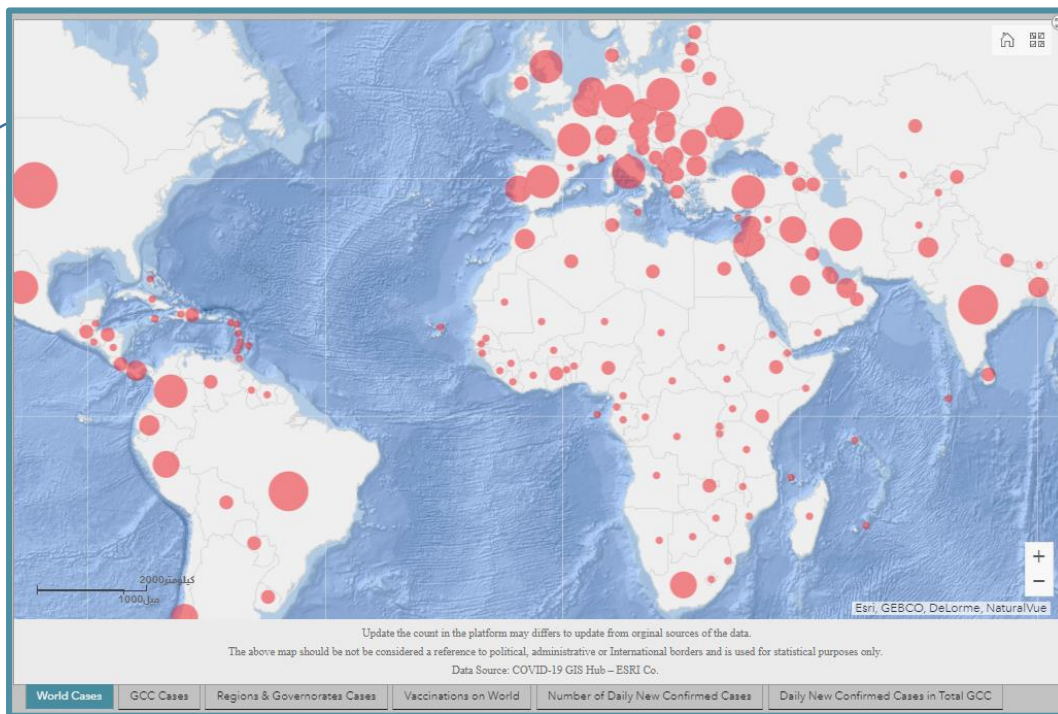

The Platform provides a unified number for each GCC country showing the total number of confirmed cases, recovered and deaths, as well as the number of doses given "vaccines".

In addition, the Platform generates separate statistics for each GCC country, and links the online platform of coronavirus statistics to the GCC countries through a single international database that is updated constantly. It includes statistics reports prepared by the GCC-STAT regarding the Coronavirus, along with charts and infographic designs to keep you posted and updated. The GCC-STAT hopes you all stay safe and healthy.

Components of the Platform Home Page

The official website of the GCC-STAT

- Mobile View
- Statistical Reports
- Infographics
- Charts
- News
- GCC Stat Home
- Contacts Us

Language Change
Arabic/English

Date/Time
of the latest update

Actions and controls undertaken in each country to deal with Corona pandemic / reports of the pandemic

Corona Virus Statistics Platform (COVID-19) for the GCC

Map Display Level on the Platform

Display Map on Worldwide Level

Display Map on GCC level only

Map Display Level on the Platform

When clicking one of the circles, the Governorate/Region information and data box is displayed

Map Display at the Level of Governorates & Regions in the GCC Countries