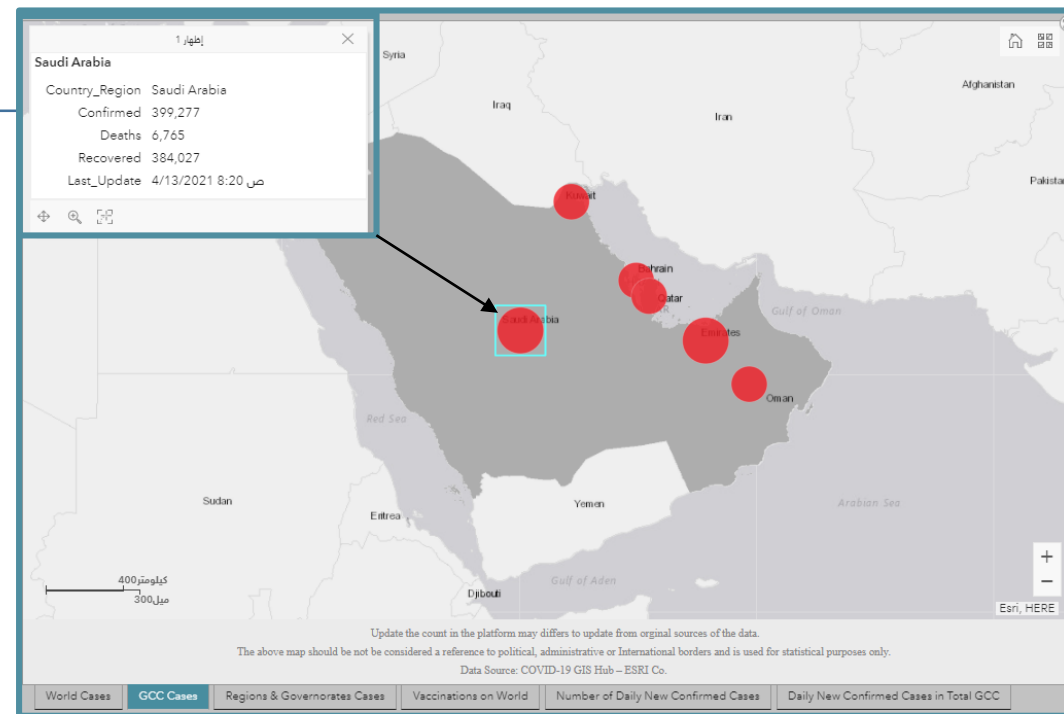

Actions and controls undertaken in each country to deal with Corona pandemic / reports of the pandemic

Corona Virus Statistics Platform (COVID-19) for the GCC

Map Display Level on the Platform

Display Map on Worldwide Level

Display Map on GCC level only

Map Display Level on the Platform

When clicking one of the circles, the Governorate/Region information and data box is displayed

Map Display at the Level of Governorates & Regions in the GCC Countries

Daily time series of confirmed and new cases in the GCC

Time series of monthly new confirmed cases in the GCC countries individually and each country may be displayed separately or followed by two , three etc. countries .